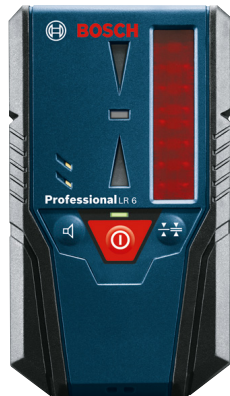

Product data sheet

Power tools for trade & industry

Laser Receiver

LR 6 Professional

GBP 49.39*

* Price including VAT

Easy-to-operate laser receiver with a compact design

Part number: 0 601 069 H00

[> More product information](#)

Technical Data

webshop-pdp-section-technical-data-table-key-Technical data

Remote control	False
Receiver	True
Range of	5 – 50 m
Dust and splash protection	IP 54
Measuring accuracy (fine/rough)	± 1 mm/± 3 mm
Suitable for	GCL 2-50 C, GLL 3-80, GLL 3-80 C

webshop-pdp-section-technical-data-table-key-Battery and power

Power supply	2 x 1.5 V LR03 (AAA)
--------------	----------------------

webshop-pdp-section-technical-data-table-key-Size and weight

Weight, approx.	120 g
Tool dimensions (width)	69 mm
Tool dimensions (length)	123 mm
Tool dimensions (height)	28 mm

BOSCH

Invented for life

Product data sheet

Power tools for trade & industry

Advantages

- Handy receiver for ranges of up to 50 m
 - Alignment of the laser beam plane, visual and audible signals, for working in various lighting conditions
-