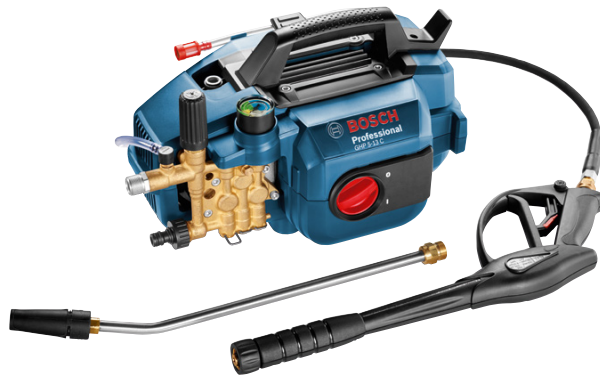

Product data sheet

Power tools for trade & industry

High-pressure Washer

GHP 5-13 C Professional

GBP 576.77*

* Price including VAT

Compact and powerful

Part number: 0 600 910 000

[> More product information](#)

Technical Data

webshop-pdp-section-technical-data-table-key- Technical data

| | |
|------------------------|---|
| Max. pressure | 140 bar |
| Operating pressure | 130 bar |
| Max. inlet temperature | 50 °C |
| Cable length | 5 m |
| Hose length | 8 m |
| Material (hose) | Cloth |
| Max. flow rate | 520 l/h |
| Pump system | Crankshaft |
| Pistons | Ceramic-coated |
| Motor type | Induction |
| Lance | Variably adjustable fan spray lance (stainless steel) |

webshop-pdp-section-technical-data-table-key- Battery and power

| | |
|-------------------|---------|
| Rated input power | 2.300 W |
|-------------------|---------|

webshop-pdp-section-technical-data-table-key- Size and weight